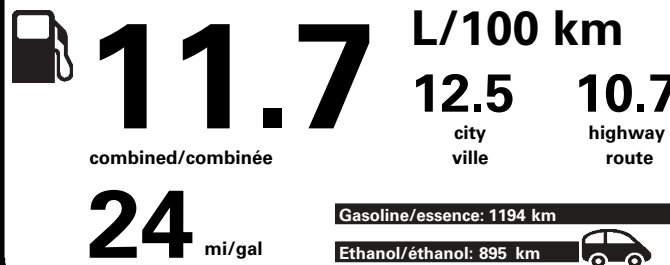

Fuel Consumption / Consommation de carburant

Annual fuel COST
for an annual distance of 20,000 km, and an average fuel price of $1.25 per litre

$ 2 925

Coût annuel en carburant

pour une distance annuelle de 20 000 km, et un prix moyen du carburant de 1,25 $ par litre

Standard pickup trucks range from /
Les camionnettes ordinaires font entre
8.9 - 16.3 L_e/100 km

L_e is gasoline litre equivalent
L_e signifie litre équivalent d'essence

Carbon Dioxide Rating / Indice de dioxyde de carbone

Tailpipe emissions only / Émissions du tuyau d'échappement seulement

Smog Rating / Indice de Smog

Estimates are based on Government of Canada approved criteria and testing methods. Vehicle's actual fuel consumption will vary.

Estimations établies selon des méthodes d'essai et des critères approuvés par le gouvernement du Canada. La consommation de carburant réelle du véhicule variera.

For more information visit

vehicles.nrcan.gc.ca

Pour plus d'information visitez

vehicules.nrcan.gc.ca

U.S. GOVERNMENT SAFETY RATINGS
COTES DE SÉCURITÉ DU GOUVERNEMENT AMÉRICAIN

Overall Vehicle Score / Cote globale du véhicule	Not Rated / Non coté	
Frontal Crash Collision frontale	Driver / Conducteur Passenger / Passager	Not Rated / Non coté Not Rated / Non coté
Side Crash Collision latérale	Front seat / Siège avant Rear seat / Siège arrière	Not Rated / Non coté Not Rated / Non coté
Rollover / Capotage	Not Rated / Non coté	

Star ratings range from 1 to 5 stars (★★★★★), with 5 being the highest.
Les cotes varient de 1 à 5 étoiles (★★★★★), 5 étant la cote la plus élevée.

Source: U.S. National Highway Traffic Safety Administration
For more information / Pour de plus amples renseignements
www.safercar.gov

1FTEW1EB6MKD29154

FordPass Connect™

Download the FordPass™ app* and you can:

- Access Vehicle Control Features
- Remotely start, lock and unlock your vehicle.
- Locate your vehicle and check approximate fuel range.
- Receive vehicle health alerts.

Activate 4G LTE Wi-Fi Hotspot

- New vehicles include a 3-month or 3GB data (whichever comes first) Wi-Fi trial.
- Connect up to ten Wi-Fi-equipped devices.

The FordPass Connect™ modem is active and sending vehicle data (e.g., diagnostics) to Ford. See in-vehicle Settings for connectivity options.

Scan code not operational at this time

FOR PLANT USE ONLY

Insist on Ford Protect! The only extended service plan fully backed by Ford and honored at every Ford dealership in the US and Canada. See your Ford dealer for additional details, or visit www.ford.ca for more information.

Personalize your vehicle with Ford Custom Accessories. Genuine Ford Accessories are engineered for your vehicle and can be included under the Ford New Vehicle Limited Warranty. Certain conditions, limitations and exclusions apply. See your Dealer for details.