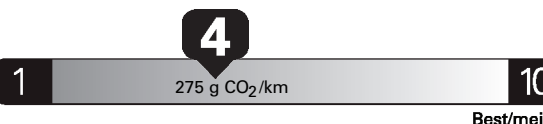

Carbon Dioxide Rating / Indice de dioxyde de carbone

Tailpipe emissions only / Émissions du tuyau d'échappement seulement